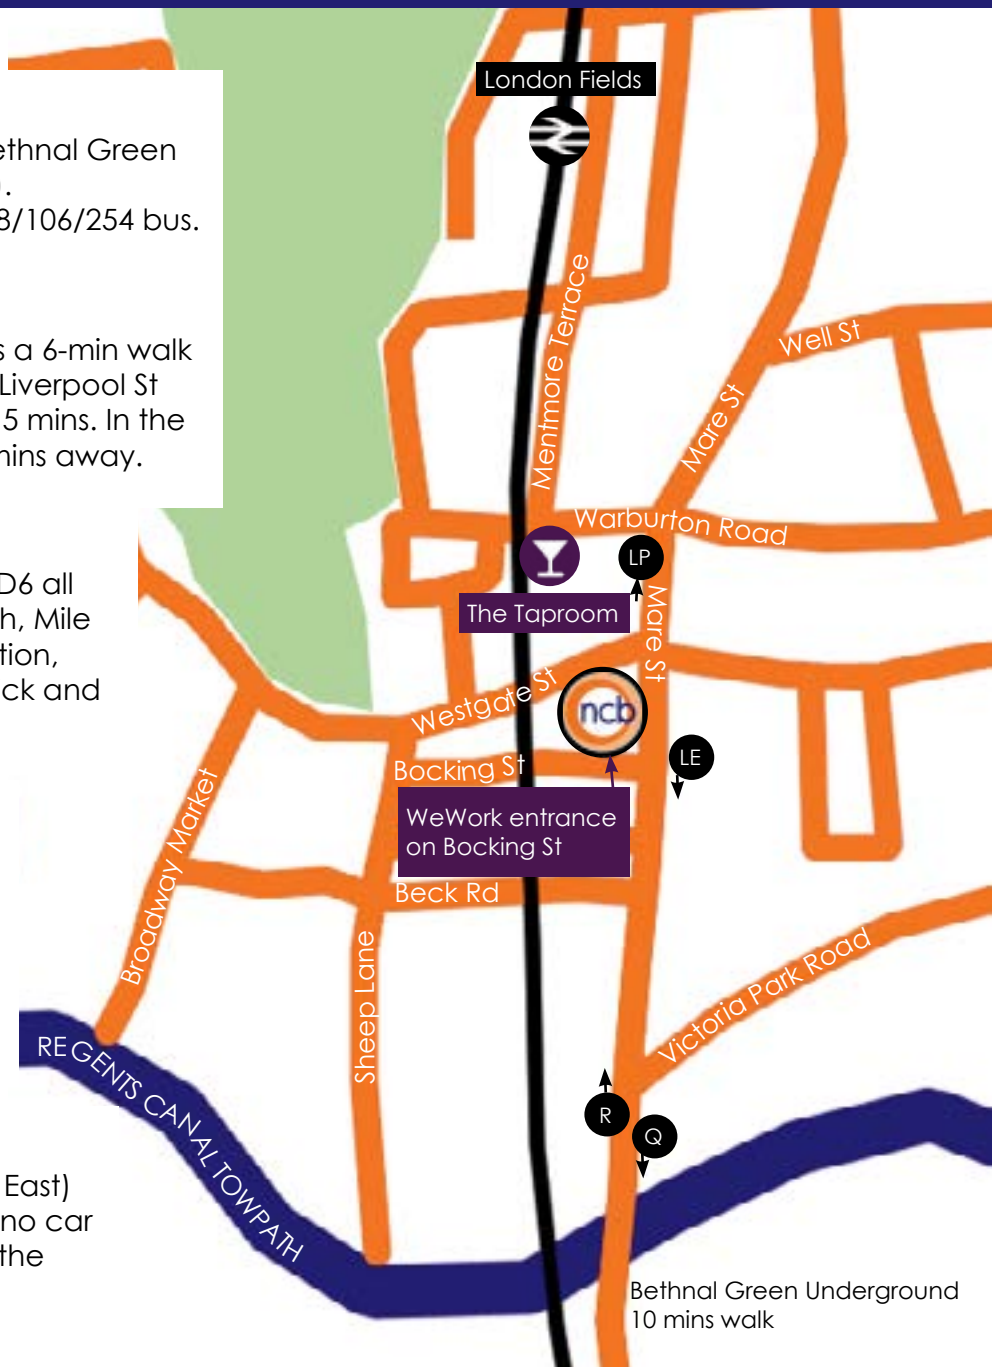

How to find us

National Children's Bureau
WeWork London Fields
115 Mare Street
London E8 4RU

By Tube

Head north up Mare Street from Bethnal Green Underground Station (Central Line).
A 15-min walk or 10 mins on the 388/106/254 bus.

By Train

London Fields overground station is a 6-min walk via Mentmore Terrace. Trains from Liverpool St take about 7 mins, and run every 15 mins. In the other direction, Enfield Town is 25 mins away.

By Bus

Routes 26/48/55/106/236/254/388/D6 all stop close by, running to Shoreditch, Mile End and Whitechapel in one direction, and Hackney Central, Hackney Wick and Homerton in the other.

By bike

Leave the Regent's Canal at Broadway Market or Mare Street and we're a matter of second away. If there's enough space in the bike store, you can lock your bike up inside. Just ask us.

By car

Bocking Street is one way (West to East) so access via Sheep Lane. There's no car parking available - and parking in the area is very limited.

We look forward to welcoming you to our temporary offices at WeWork London Fields. If you get lost, call us on 020 7843 6000.